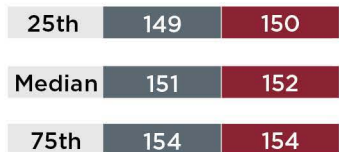

## A PROFILE OF THE ENTERING CLASS OF FALL 2025 | SCHOOL OF LAW

■ Day ■ Evening

**1,315**  
TOTAL APPLICANTS

### TOTAL ENROLLMENT

### LSAT

■ Day ■ Evening