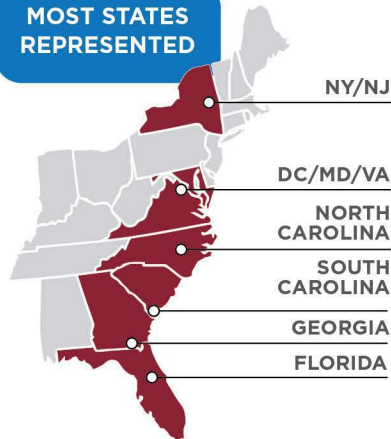

### LSAT

■ Day ■ Evening

### GPA

**MOST STATES REPRESENTED**

### SCHOOLS MOST REPRESENTED

- FAMU
- Hampton
- NC A&T
- NCCU
- NCSU
- UNC-Chapel Hill
- UNC-Charlotte